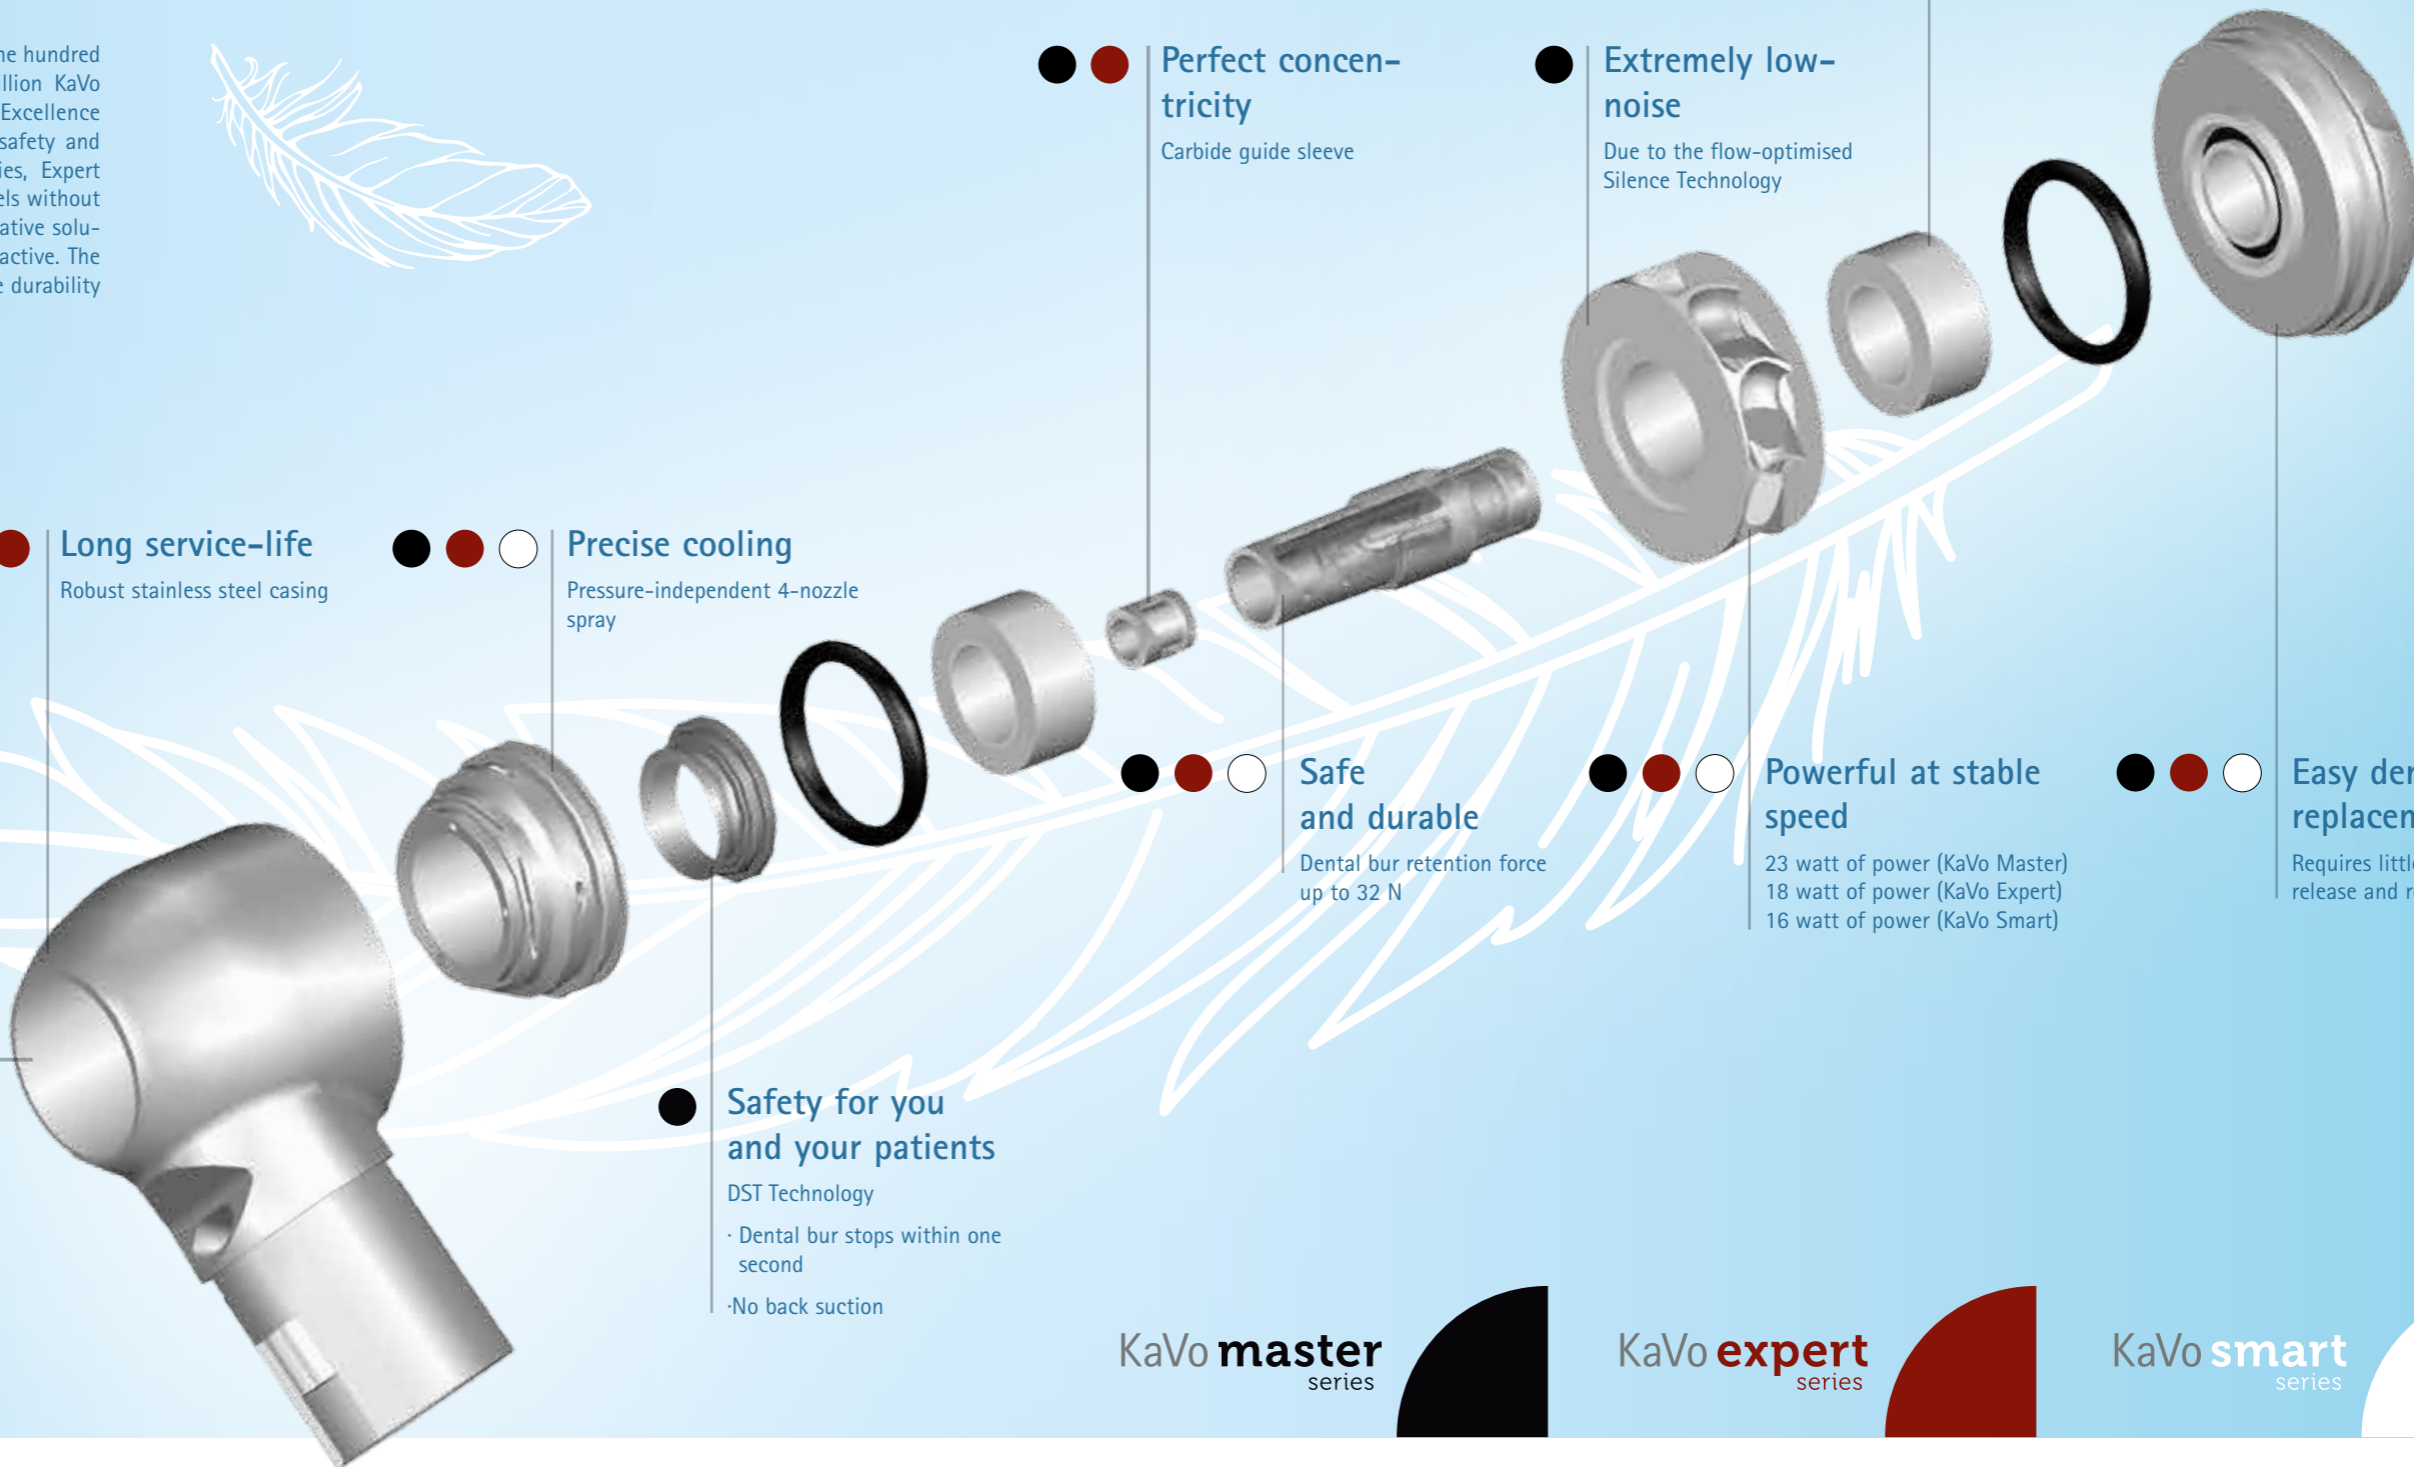

● ● ○ Long service-life
Ceramic ball bearing

● ● ○ Safe and durable
Dental bur retention force up to 32 N

● ● ○ Powerful at stable speed
23 watt of power (KaVo Master)
18 watt of power (KaVo Expert)
16 watt of power (KaVo Smart)

● ● ○ Easy dental bur replacement
Requires little force to release and replace

● Good visibility and accessibility
Small head height

● Safety for you and your patients
DST Technology
· Dental bur stops within one second
· No back suction

Angle combination 100° / 19° head/knee angle

Slip-proof and perfect grip

Plasmatec surface

Free flowing spray

Water filter

Variable connection pressure range

Passive pressure control

Universal

QUALITY

- Strong chuck retention force (up to 32 N)
- MULTIflex coupling - easy to change
- MADE IN GERMANY
- 12-month guarantee

KaVo expert series

Ergonomics

- Ergonomic shape
- Small head (height: 13.8 mm)
- 100°/19° head/knee angle